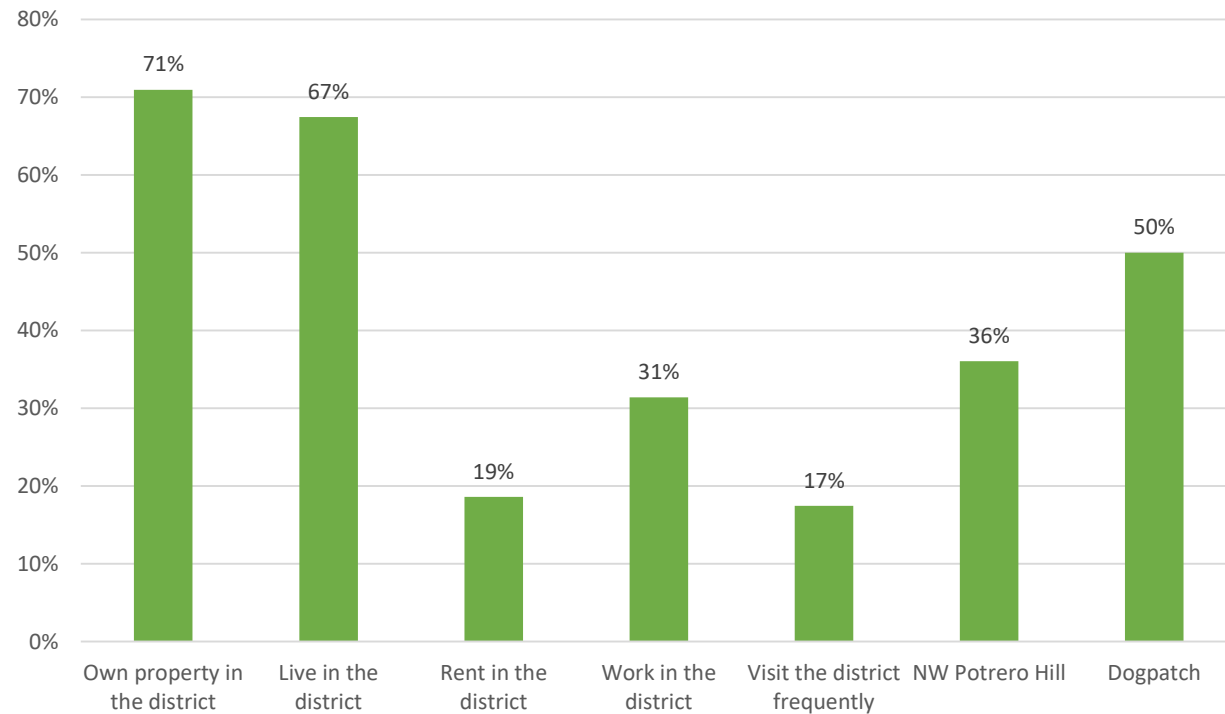

GBD Community Survey

May 2019

Of 86 Respondents, % who checked each Category

Weighted Average

- Very Important = 3
- Somewhat Important = 2
- Not Important = 1

Parks & Greenspaces

Greening & Ecology

Neighborhood Cleaning