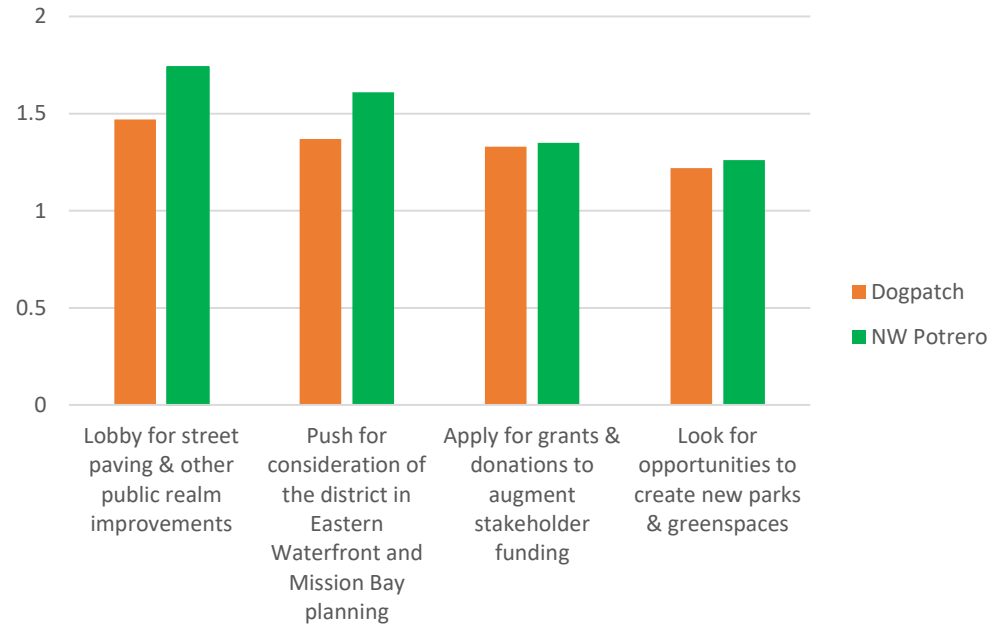

GBD Community Survey

May 2019

Of 86 Respondents, % who checked each Category

Weighted Average

- Very Important = 3
- Somewhat Important = 2
- Not Important = 1

Parks & Greenspaces

Greening & Ecology

Neighborhood Cleaning

Walkability

Advocacy

Communication

Generally, what does the district need more of?

What projects would you like the GBD to focus on in the coming year?