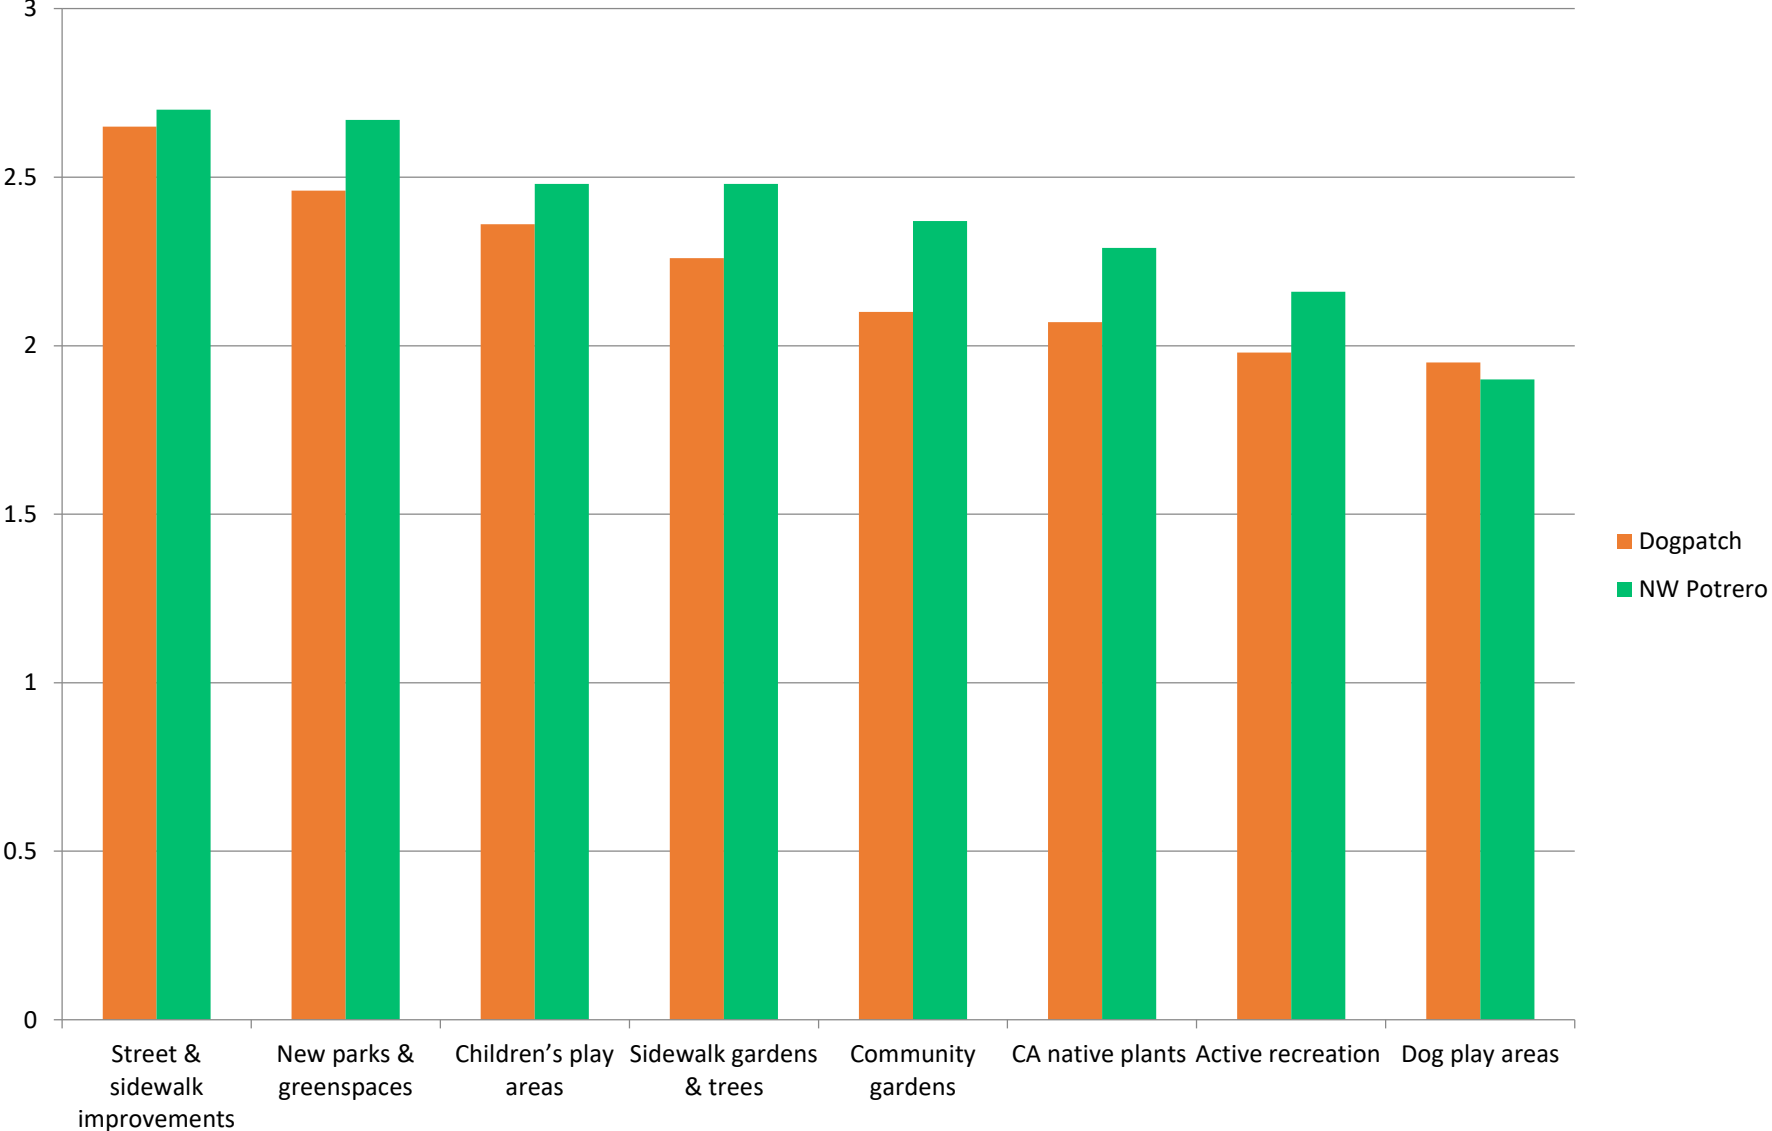

GBD Community Survey

May 2019

Of 86 Respondents, % who checked each Category

Weighted Average

- Very Important = 3
- Somewhat Important = 2
- Not Important = 1

Parks & Greenspaces

Greening & Ecology

Neighborhood Cleaning

Walkability

Advocacy

Communication

Generally, what does the district need more of?

What projects would you like the GBD to focus on in the coming year?