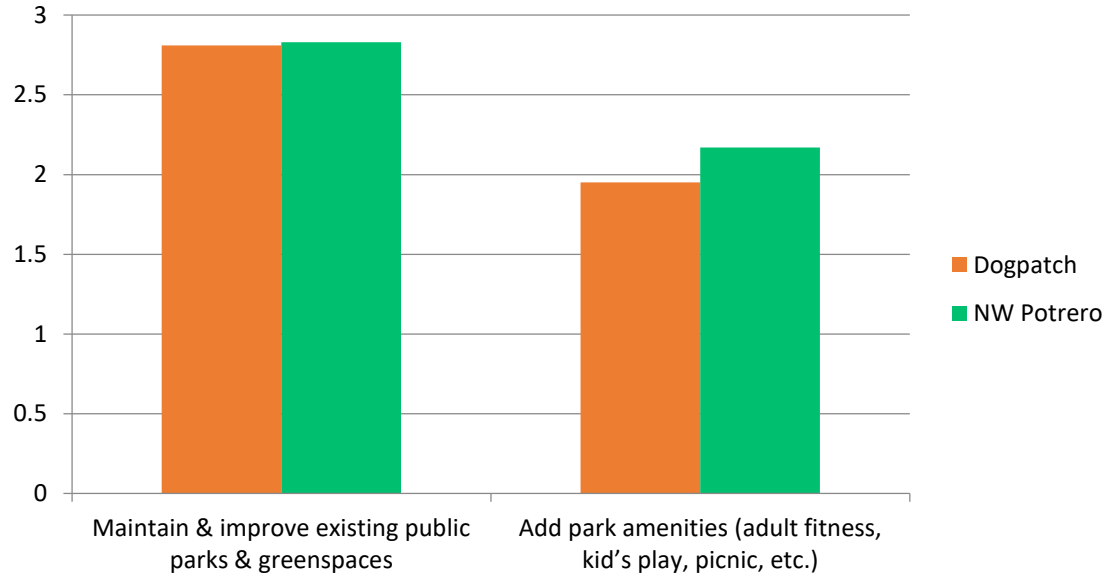

GBD Community Survey

May 2019

Of 86 Respondents, % who checked each Category

Weighted Average

- Very Important = 3
- Somewhat Important = 2
- Not Important = 1

Parks & Greenspaces

Greening & Ecology

Neighborhood Cleaning

Walkability

Advocacy

Communication

Generally, what does the district need more of?

What projects would you like the GBD to focus on in the coming year?