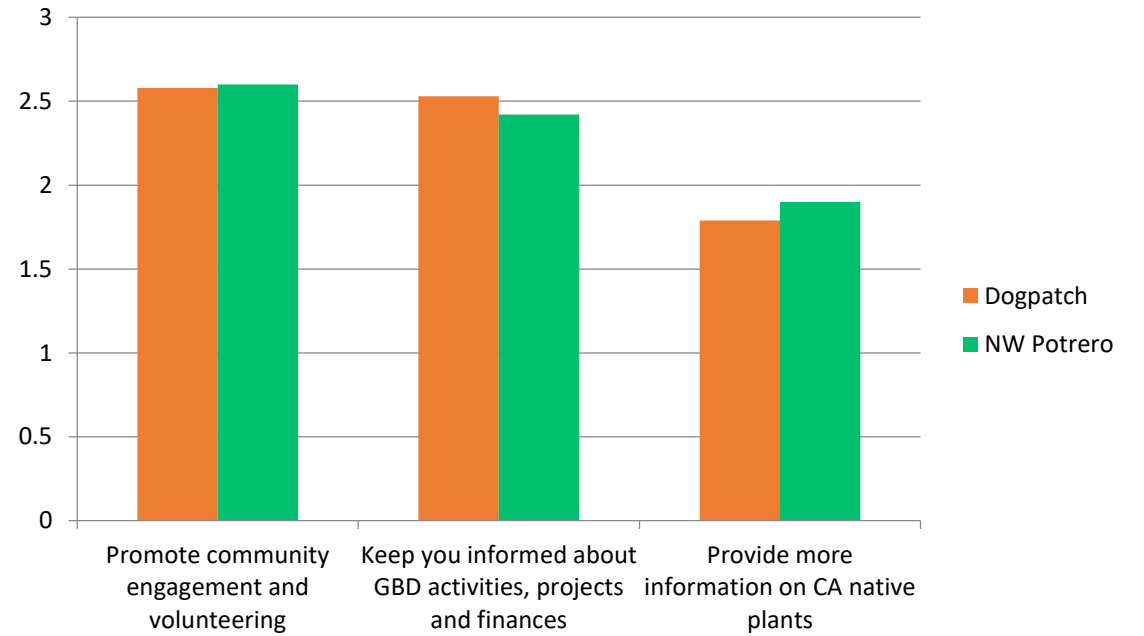

Communication